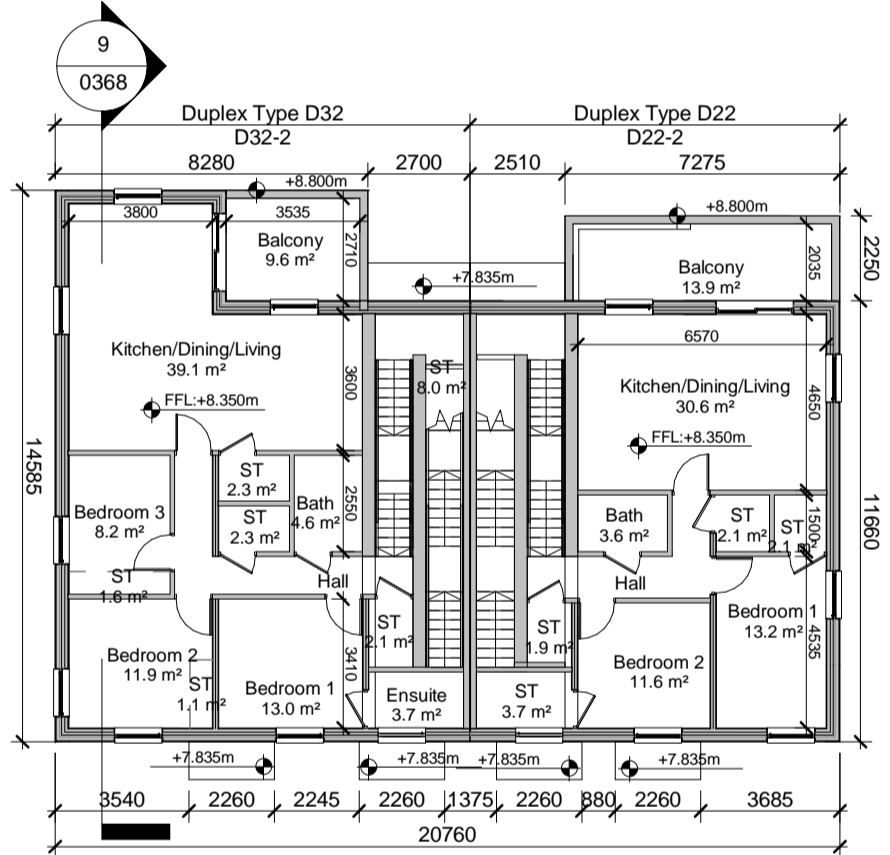

REV.	DATE	DESCRIPTION	DRWN	CHKD	APPRD
P01	06.06.22	Issue for SFD Stage 3 Submission	LC	MT	PCM

1 Duplex Block S Ground Floor Plan
1 : 200

4 Duplex Block S Roof Plan
1 : 200

10 Key Plan
1 : 800

2 Duplex Block S First Floor Plan
1 : 200

5 Duplex Block S North (Front) Elevation
1 : 200

6 Duplex Block S East (Side) Elevation
1 : 200

9 Duplex Block S Section
1 : 200

3 Duplex Block S Second Floor Plan
1 : 200

7 Duplex Block S South (Rear) Elevation
1 : 200

8 Duplex Block S West (Side) Elevation
1 : 200

*Refer to Architect's Design Statement for selected material & finishes on buildings

For further details on internal dimensions, room areas, external material, etc. refer to Duplex Apartment type drawings
 CHD-WIL-D21-ZZ-DR-A-0320
 CHD-WIL-D22-ZZ-DR-A-0321
 CHD-WIL-D31-ZZ-DR-A-0330
 CHD-WIL-D32-ZZ-DR-A-0331
 CHD-WIL-D41-ZZ-DR-A-0340
 CHD-WIL-D42-ZZ-DR-A-0341
 CHD-WIL-D43-ZZ-DR-A-0342