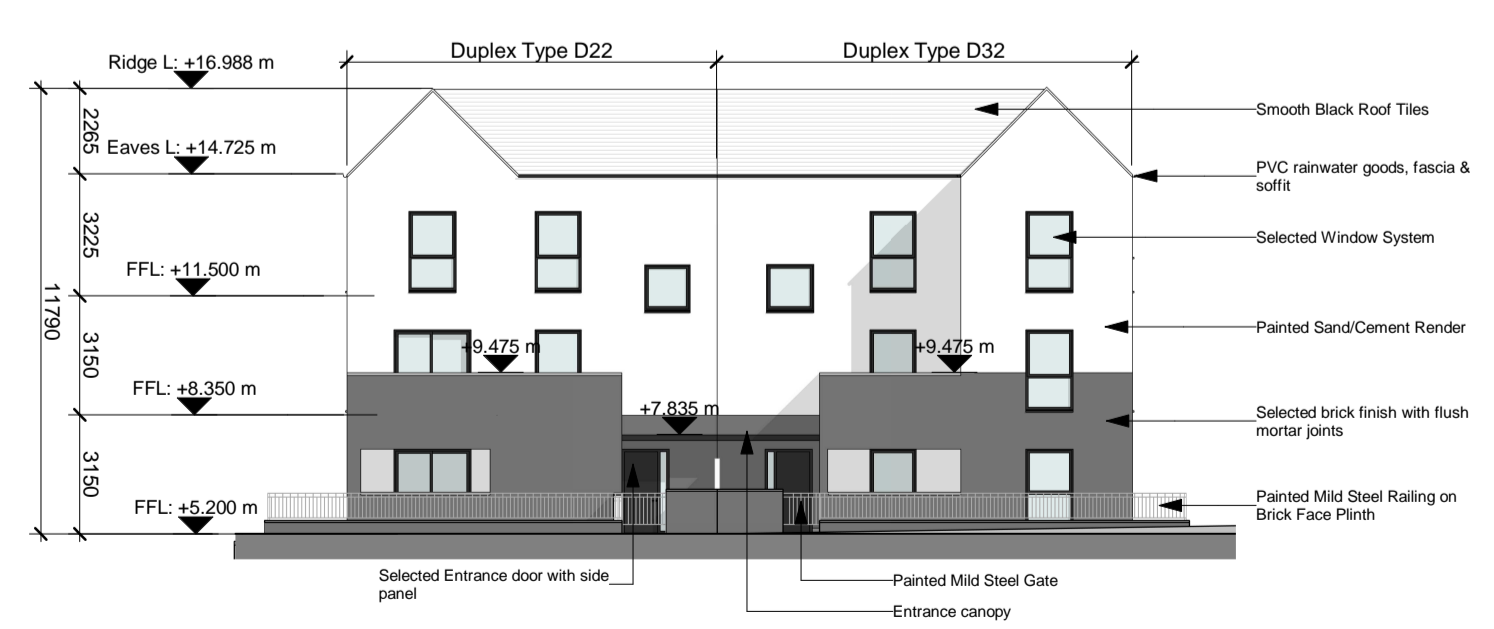

5 Duplex Block S North (Front) Elevation
1 : 200

6 Duplex Block S East (Side) Elevation
1 : 200

9 Duplex Block S Section
1 : 200

3 Duplex Block S Second Floor Plan
1 : 200

7 Duplex Block S South (Rear) Elevation
1 : 200

8 Duplex Block S West (Side) Elevation
1 : 200

*Refer to Architect's Design Statement for selected material & finishes on buildings

For further details on internal dimensions, room areas, external material, etc. refer to Duplex Apartment type drawings
 CHD-WIL-D21-ZZ-DR-A-0320
 CHD-WIL-D22-ZZ-DR-A-0321
 CHD-WIL-D31-ZZ-DR-A-0330
 CHD-WIL-D32-ZZ-DR-A-0331
 CHD-WIL-D41-ZZ-DR-A-0340
 CHD-WIL-D42-ZZ-DR-A-0341
 CHD-WIL-D43-ZZ-DR-A-0342