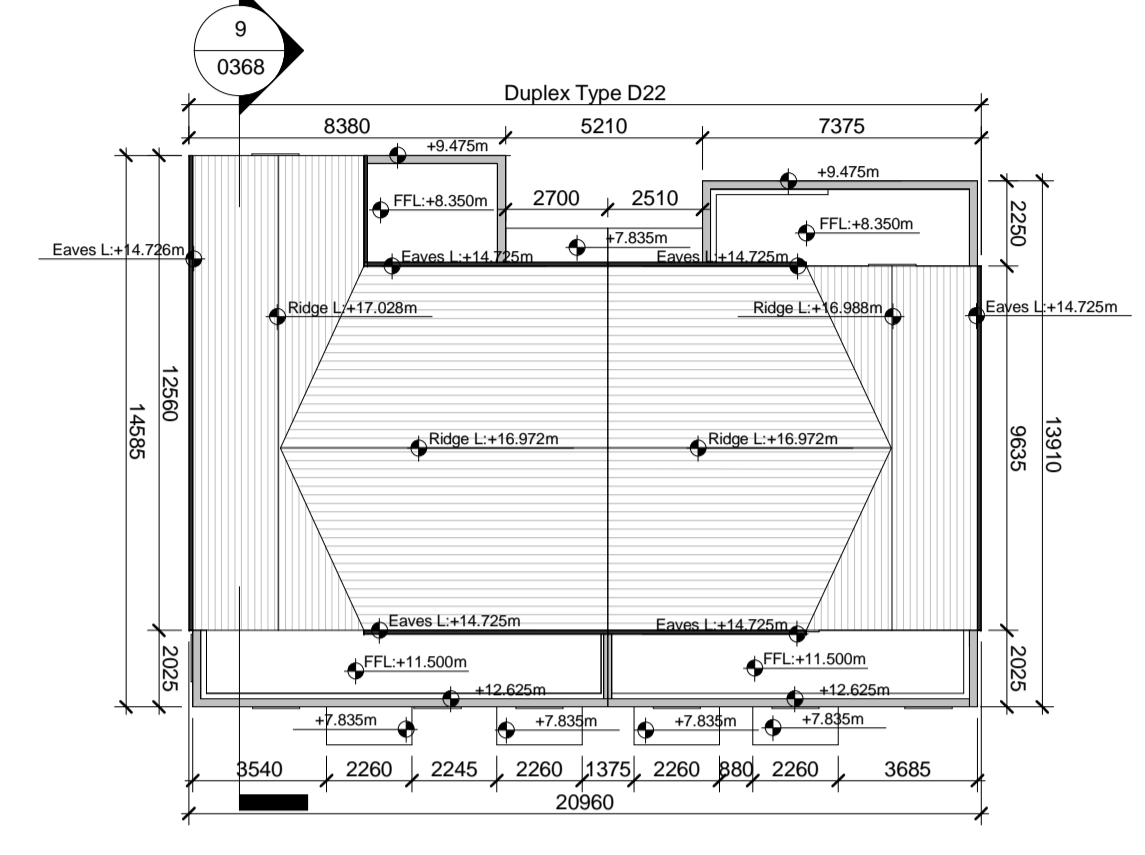

Duplex Block S
6 Units

NOTE: - DO NOT SCALE. USE FIGURED DIMENSIONS ONLY
- THIS DRAWING IS TO BE READ IN CONJUNCTION WITH ALL RELEVANT SPECIFICATIONS AND DRAWINGS
- ALL DIMENSIONS TO BE CHECKED ON SITE
- IN THE EVENT OF ANY DISCREPANCIES BETWEEN DRAWINGS THE CONTRACTOR IS TO INFORM THE ARCHITECT IMMEDIATELY

REV.	DATE	DESCRIPTION	DRWN	CHKD	APPRD
P01	06.06.22	Issue for SFD Stage 3 Submission	LC	MT	PCM

1 Duplex Block S Ground Floor Plan
1 : 200

4 Duplex Block S Roof Plan
1 : 200

10 Key Plan
1 : 800

2 Duplex Block S First Floor Plan
1 : 200

5 Duplex Block S North (Front) Elevation
1 : 200

6 Duplex Block S East (Side) Elevation
1 : 200

9 Duplex Block S Section
1 : 200

3 Duplex Block S Second Floor Plan
1 : 200

7 Duplex Block S South (Rear) Elevation
1 : 200

8 Duplex Block S West (Side) Elevation
1 : 200

*Refer to Architect's Design Statement for selected material & finishes on buildings

For further details on internal dimensions, room areas, external material, etc. refer to Duplex Apartment type drawings
 CHD-WIL-D21-ZZ-DR-A-0320
 CHD-WIL-D22-ZZ-DR-A-0321
 CHD-WIL-D31-ZZ-DR-A-0330
 CHD-WIL-D32-ZZ-DR-A-0331
 CHD-WIL-D41-ZZ-DR-A-0340
 CHD-WIL-D42-ZZ-DR-A-0341
 CHD-WIL-D43-ZZ-DR-A-0342