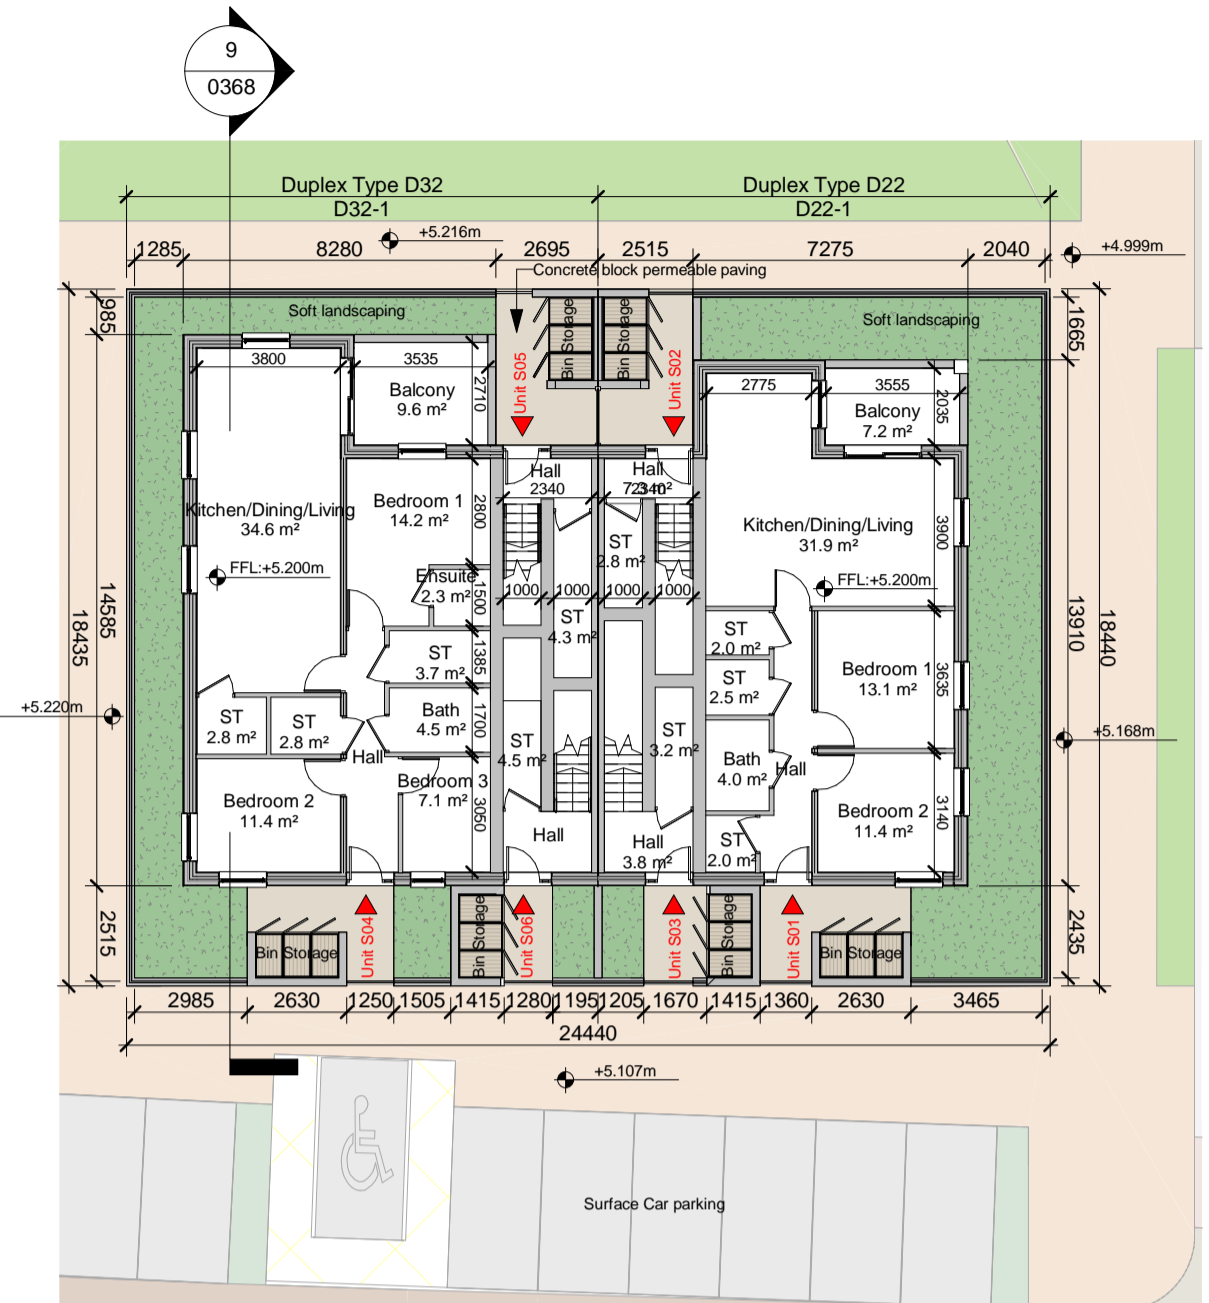

Duplex Block S
6 Units

NOTE: - DO NOT SCALE. USE FIGURED DIMENSIONS ONLY
- THIS DRAWING IS TO BE READ IN CONJUNCTION WITH ALL RELEVANT SPECIFICATIONS AND DRAWINGS
- ALL DIMENSIONS TO BE CHECKED ON SITE
- IN THE EVENT OF ANY DISCREPANCIES BETWEEN DRAWINGS THE CONTRACTOR IS TO INFORM THE ARCHITECT IMMEDIATELY

REV.	DATE	DESCRIPTION	DRWN	CHKD	APPRD
P01	06.06.22	Issue for SFD Stage 3 Submission	LC	MT	PCM

1 Duplex Block S Ground Floor Plan
1 : 200

4 Duplex Block S Roof Plan
1 : 200

10 Key Plan
1 : 800

2 Duplex Block S First Floor Plan
1 : 200

5 Duplex Block S North (Front) Elevation
1 : 200

6 Duplex Block S East (Side) Elevation
1 : 200

9 Duplex Block S Section
1 : 200

3 Duplex Block S Second Floor Plan
1 : 200

7 Duplex Block S South (Rear) Elevation
1 : 200

8 Duplex Block S West (Side) Elevation
1 : 200

*Refer to Architect's Design Statement for selected material & finishes on buildings

For further details on internal dimensions, room areas, external material, etc. refer to Duplex Apartment type drawings
 CHD-WIL-D21-ZZ-DR-A-0320
 CHD-WIL-D22-ZZ-DR-A-0321
 CHD-WIL-D31-ZZ-DR-A-0330
 CHD-WIL-D32-ZZ-DR-A-0331
 CHD-WIL-D41-ZZ-DR-A-0340
 CHD-WIL-D42-ZZ-DR-A-0341
 CHD-WIL-D43-ZZ-DR-A-0342