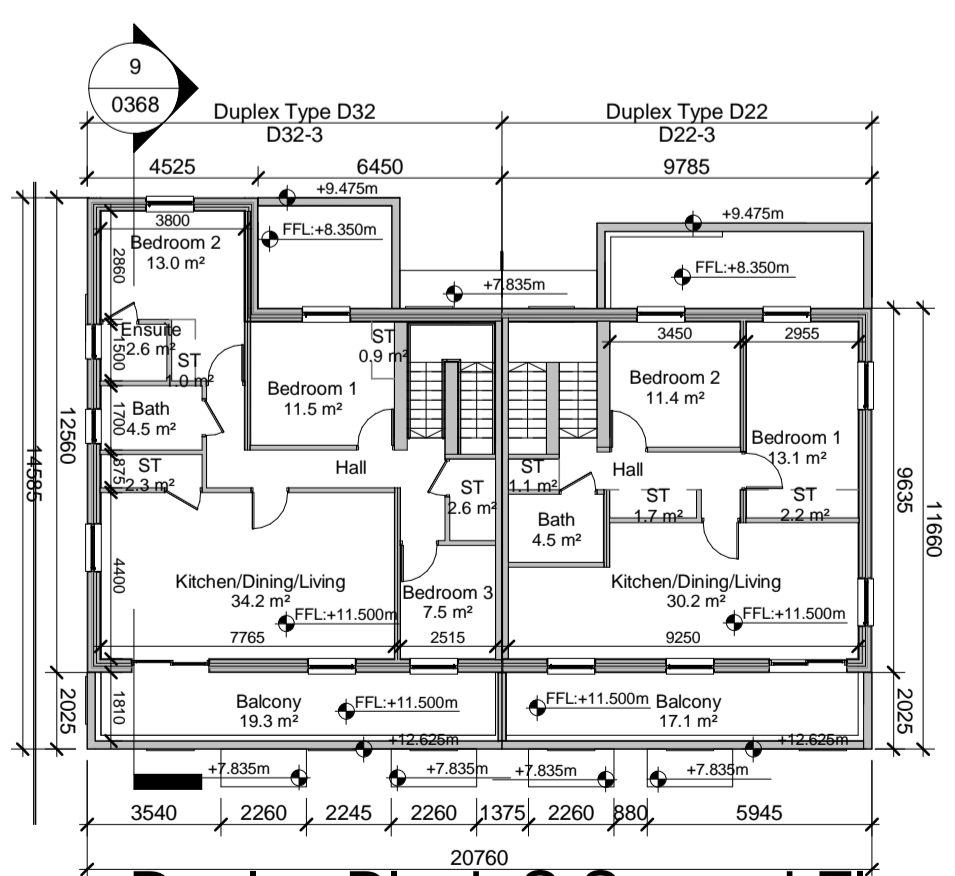

REV.	DATE	DESCRIPTION	DRWN	CHKD	APPRD
P01	06.06.22	Issue for SFD Stage 3 Submission	LC	MT	PCM

1 Duplex Block S Ground Floor Plan
1 : 200

4 Duplex Block S Roof Plan
1 : 200

10 Key Plan
1 : 800

2 Duplex Block S First Floor Plan
1 : 200

5 Duplex Block S North (Front) Elevation
1 : 200

6 Duplex Block S East (Side) Elevation
1 : 200

9 Duplex Block S Section
1 : 200

3 Duplex Block S Second Floor Plan
1 : 200

7 Duplex Block S South (Rear) Elevation
1 : 200

8 Duplex Block S West (Side) Elevation
1 : 200

*Refer to Architect's Design Statement for selected material & finishes on buildings

For further details on internal dimensions, room areas, external material, etc. refer to Duplex Apartment type drawings
 CHD-WIL-D21-ZZ-DR-A-0320
 CHD-WIL-D22-ZZ-DR-A-0321
 CHD-WIL-D31-ZZ-DR-A-0330
 CHD-WIL-D32-ZZ-DR-A-0331
 CHD-WIL-D41-ZZ-DR-A-0340
 CHD-WIL-D42-ZZ-DR-A-0341
 CHD-WIL-D43-ZZ-DR-A-0342