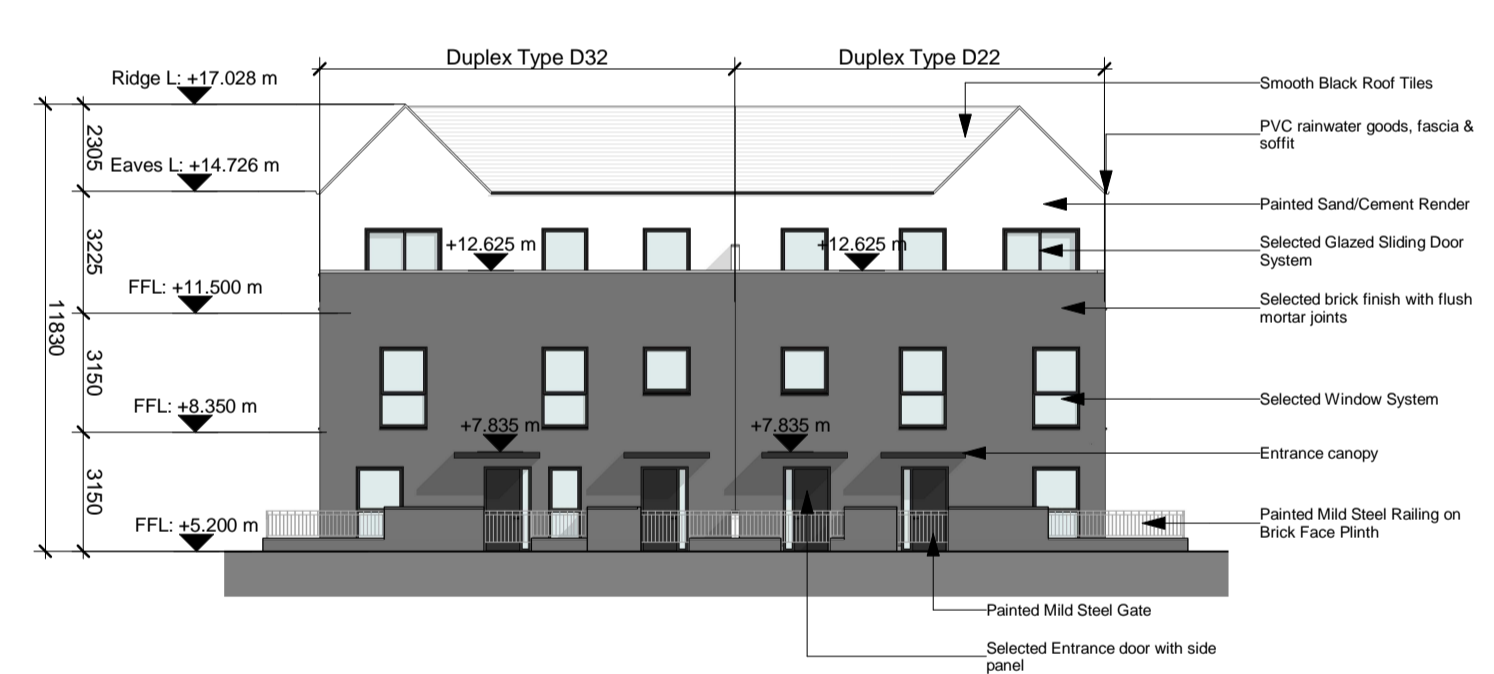

REV.	DATE	DESCRIPTION	DRWN	CHKD	APPRD
P01	06.06.22	Issue for SFD Stage 3 Submission	LC	MT	PCM

1 Duplex Block S Ground Floor Plan
1 : 200

4 Duplex Block S Roof Plan
1 : 200

10 Key Plan
1 : 800

2 Duplex Block S First Floor Plan
1 : 200

5 Duplex Block S North (Front) Elevation
1 : 200

6 Duplex Block S East (Side) Elevation
1 : 200

9 Duplex Block S Section
1 : 200

3 Duplex Block S Second Floor Plan
1 : 200

7 Duplex Block S South (Rear) Elevation
1 : 200

8 Duplex Block S West (Side) Elevation
1 : 200

*Refer to Architect's Design Statement for selected material & finishes on buildings

For further details on internal dimensions, room areas, external material, etc. refer to Duplex Apartment type drawings
 CHD-WIL-D21-ZZ-DR-A-0320
 CHD-WIL-D22-ZZ-DR-A-0321
 CHD-WIL-D31-ZZ-DR-A-0330
 CHD-WIL-D32-ZZ-DR-A-0331
 CHD-WIL-D41-ZZ-DR-A-0340
 CHD-WIL-D42-ZZ-DR-A-0341
 CHD-WIL-D43-ZZ-DR-A-0342