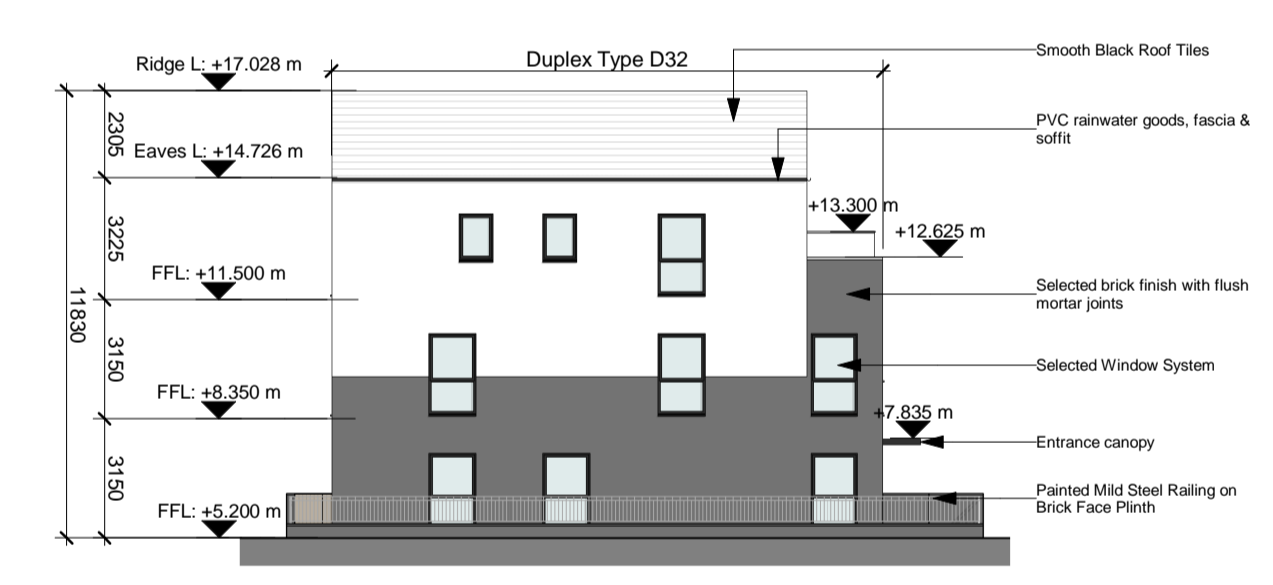

REV.	DATE	DESCRIPTION	DRWN	CHKD	APPRD
P01	06.06.22	Issue for SFD Stage 3 Submission	LC	MT	PCM

1 Duplex Block S Ground Floor Plan
1 : 200

4 Duplex Block S Roof Plan
1 : 200

10 Key Plan
1 : 800

2 Duplex Block S First Floor Plan
1 : 200

5 Duplex Block S North (Front) Elevation
1 : 200

6 Duplex Block S East (Side) Elevation
1 : 200

9 Duplex Block S Section
1 : 200

3 Duplex Block S Second Floor Plan
1 : 200

7 Duplex Block S South (Rear) Elevation
1 : 200

8 Duplex Block S West (Side) Elevation
1 : 200

*Refer to Architect's Design Statement for selected material & finishes on buildings

For further details on internal dimensions, room areas, external material, etc. refer to Duplex Apartment type drawings
 CHD-WIL-D21-ZZ-DR-A-0320
 CHD-WIL-D22-ZZ-DR-A-0321
 CHD-WIL-D31-ZZ-DR-A-0330
 CHD-WIL-D32-ZZ-DR-A-0331
 CHD-WIL-D41-ZZ-DR-A-0340
 CHD-WIL-D42-ZZ-DR-A-0341
 CHD-WIL-D43-ZZ-DR-A-0342