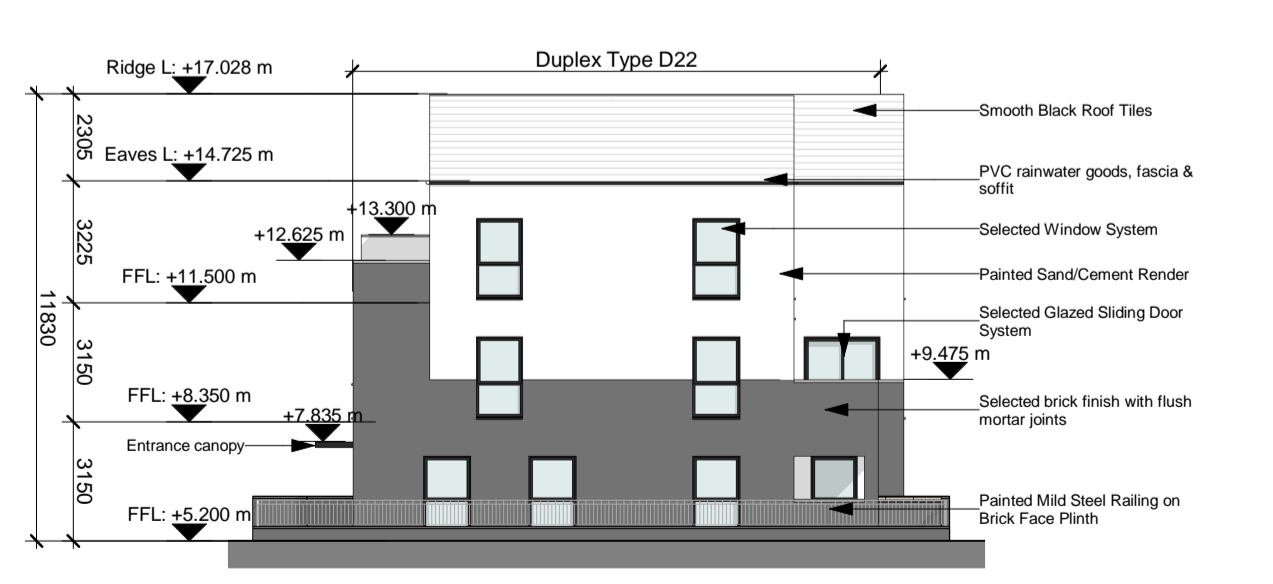

5 Duplex Block S North (Front) Elevation
1 : 200

6 Duplex Block S East (Side) Elevation
1 : 200

9 Duplex Block S Section
1 : 200

3 Duplex Block S Second Floor Plan
1 : 200

7 Duplex Block S South (Rear) Elevation
1 : 200

8 Duplex Block S West (Side) Elevation
1 : 200

*Refer to Architect's Design Statement for selected material & finishes on buildings

For further details on internal dimensions, room areas, external material, etc. refer to Duplex Apartment type drawings
 CHD-WIL-D21-ZZ-DR-A-0320
 CHD-WIL-D22-ZZ-DR-A-0321
 CHD-WIL-D31-ZZ-DR-A-0330
 CHD-WIL-D32-ZZ-DR-A-0331
 CHD-WIL-D41-ZZ-DR-A-0340
 CHD-WIL-D42-ZZ-DR-A-0341
 CHD-WIL-D43-ZZ-DR-A-0342

Refer to site layout plan for individual orientation, private back garden area and finish floor level.
 CHD-WIL-ZZ-ZZ-DR-A-0070
 CHD-WIL-ZZ-ZZ-DR-A-0071
 CHD-WIL-ZZ-ZZ-DR-A-0072
 CHD-WIL-ZZ-ZZ-DR-A-0073
 CHD-WIL-ZZ-ZZ-DR-A-0074
 CHD-WIL-ZZ-ZZ-DR-A-0075
 CHD-WIL-ZZ-ZZ-DR-A-0076