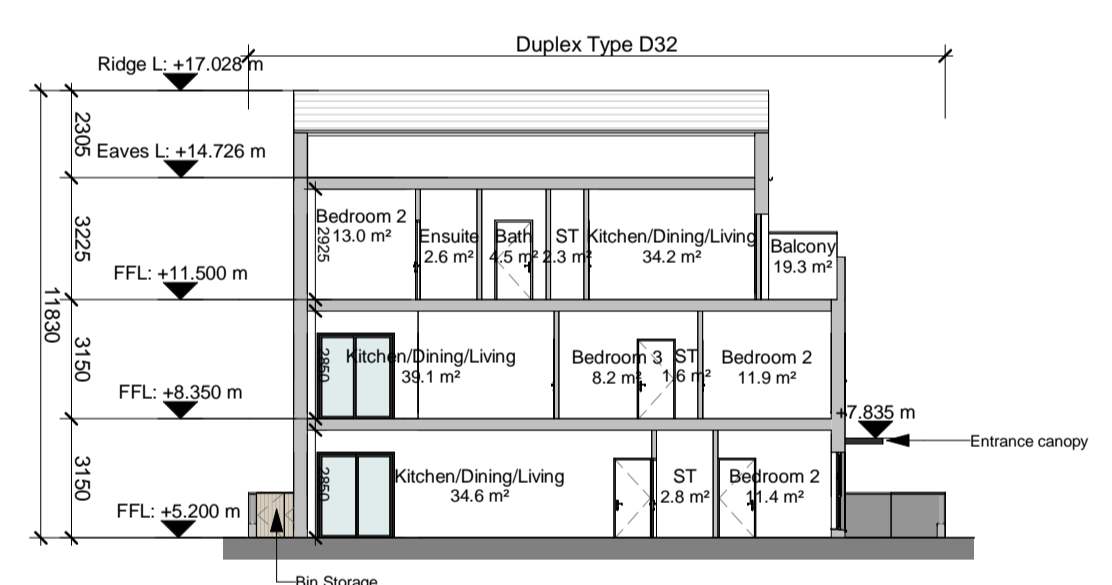

REV.	DATE	DESCRIPTION	DRWN	CHKD	APPRD
P01	06.06.22	Issue for SFD Stage 3 Submission	LC	MT	PCM

1 Duplex Block S Ground Floor Plan
1 : 200

4 Duplex Block S Roof Plan
1 : 200

10 Key Plan
1 : 800

2 Duplex Block S First Floor Plan
1 : 200

5 Duplex Block S North (Front) Elevation
1 : 200

6 Duplex Block S East (Side) Elevation
1 : 200

9 Duplex Block S Section
1 : 200

3 Duplex Block S Second Floor Plan
1 : 200

7 Duplex Block S South (Rear) Elevation
1 : 200

8 Duplex Block S West (Side) Elevation
1 : 200

*Refer to Architect's Design Statement for selected material & finishes on buildings

For further details on internal dimensions, room areas, external material, etc. refer to Duplex Apartment type drawings
 CHD-WIL-D21-ZZ-DR-A-0320
 CHD-WIL-D22-ZZ-DR-A-0321
 CHD-WIL-D31-ZZ-DR-A-0330
 CHD-WIL-D32-ZZ-DR-A-0331
 CHD-WIL-D41-ZZ-DR-A-0340
 CHD-WIL-D42-ZZ-DR-A-0341
 CHD-WIL-D43-ZZ-DR-A-0342

Refer to site layout plan for individual orientation, private back garden area and finish floor level.
 CHD-WIL-ZZ-ZZ-DR-A-0070
 CHD-WIL-ZZ-ZZ-DR-A-0071
 CHD-WIL-ZZ-ZZ-DR-A-0072
 CHD-WIL-ZZ-ZZ-DR-A-0073
 CHD-WIL-ZZ-ZZ-DR-A-0074
 CHD-WIL-ZZ-ZZ-DR-A-0075
 CHD-WIL-ZZ-ZZ-DR-A-0076